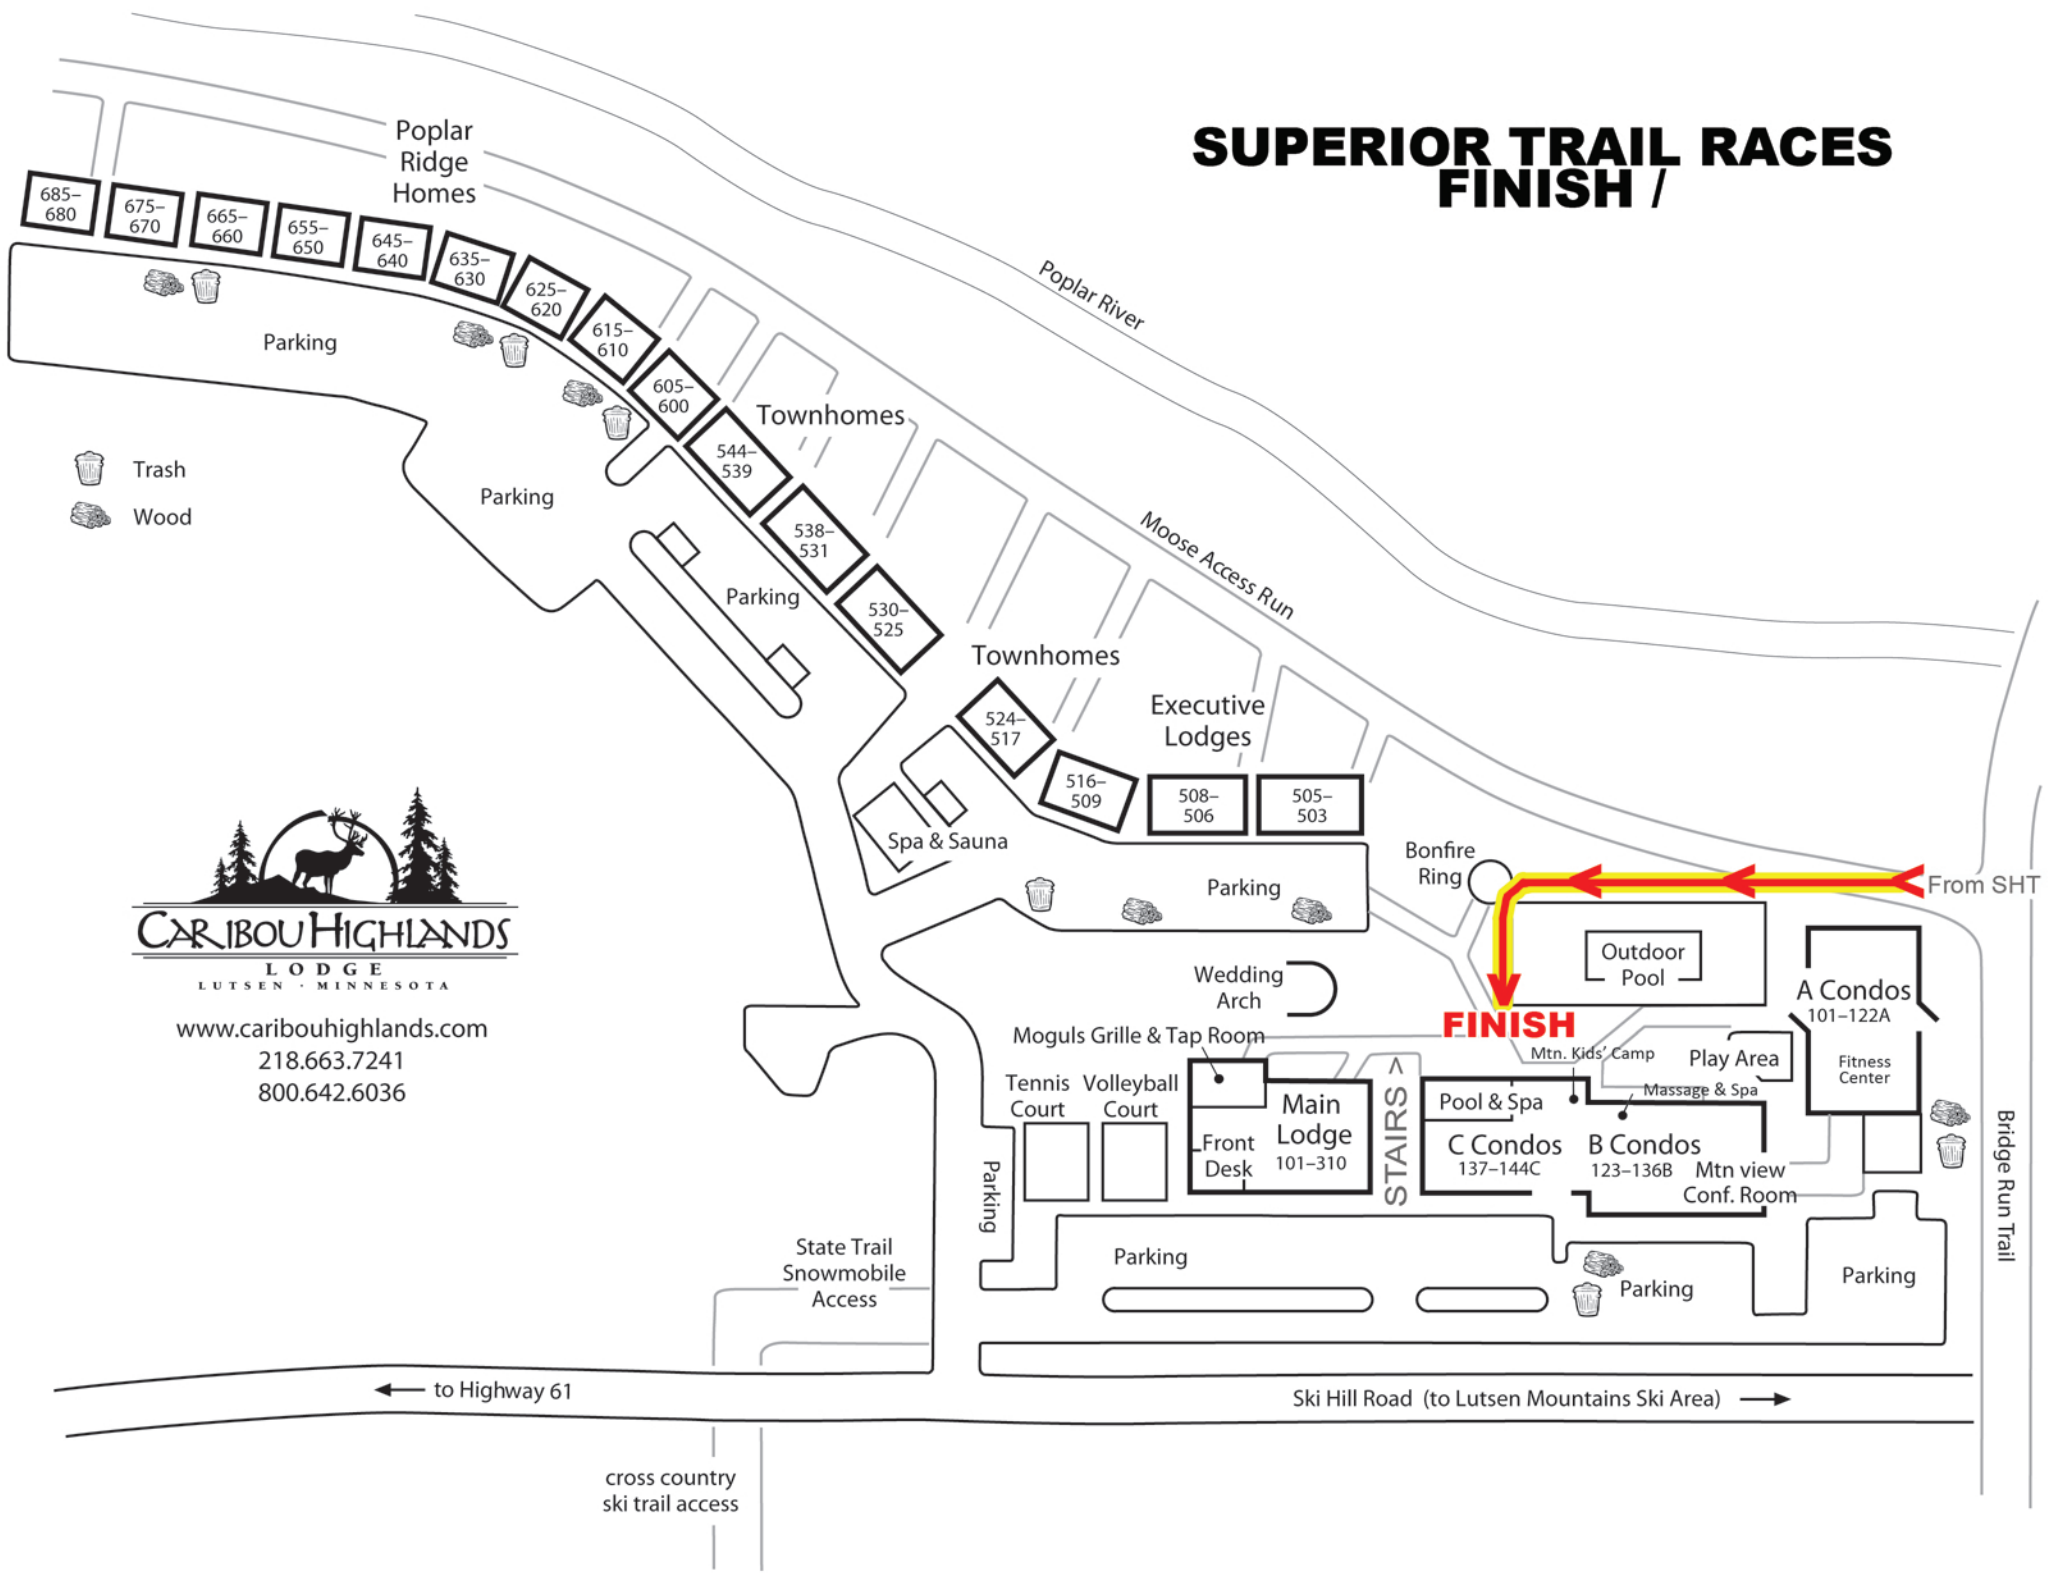

SUPERIOR TRAIL RACES FINISH /

www.caribouhighlands.com
218.663.7241
800.642.6036

← to Highway 61

Ski Hill Road (to Lutsen Mountains Ski Area) →

cross country
ski trail access

Bridge Run Trail

From SHT

FINISH

- 685-680
- 675-670
- 665-660
- 655-650
- 645-640
- 635-630
- 625-620
- 615-610
- 605-600
- 544-539
- 538-531
- 530-525

- 524-517
- 516-509
- 508-506
- 505-503

A Condos
101-122A

C Condos
137-144C

B Condos
123-136B

Main Lodge
101-310

Fitness Center

Tennis Court

Volleyball Court

Front Desk

STAIRS

Parking

Parking

Parking

Parking

Parking

Spa & Sauna

Parking

Wedding Arch

Moguls Grille & Tap Room

Bonfire Ring

Outdoor Pool

Pool & Spa

Massage & Spa

Play Area

Mtn. Kids' Camp

Mtn view Conf. Room

Poplar Ridge Homes

Townhomes

Townhomes

Executive Lodges

Parking

Parking

Parking

Moose Access Run

Poplar River

Trash
Wood

State Trail Snowmobile Access